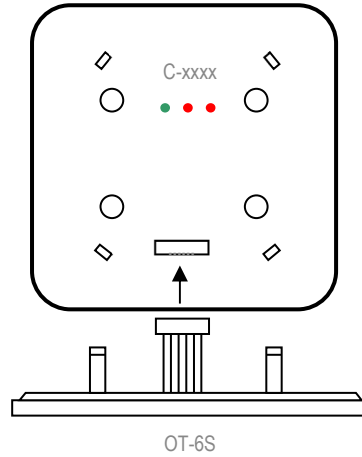

90mm  
9mm  
90mm

Subject to change without notice

Only Touch  
OT-T6S\_

Touch panel with combined thermostat and automation 10 touch buttons.without display

Connection Diagram:

**Danger - Electric Shock Risk!**  
Switch off the power before any intervention.