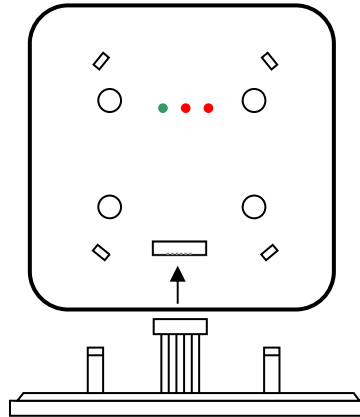

Only Touch OT-CLIMA_

Keypad with OLED display for programmable thermostat.

Technical data

Power supply:
From wall command C-CLIMA_/C-CLIMA4_
(+24 V)
Ingress protection IP IP20

Description

The OT-CLIMA_ is a keypad with OLED display for programmable thermostats like C-CLIMA_ or C-CLIMA4_ with or without RF.

Features

- 8 illuminated touch buttons
- Organic light emitting diode display (white)
- Temperature sensor incorporated

Danger - Electric Shock Risk!
Switch off the power before any intervention.
Handling by qualified and authorized persons only.

Subject to change without notice

Only Touch
OT-CLIMA_

Keypad with OLED display for programmable thermostat.

Connection Diagram:

Danger - Electric Shock Risk!
Switch off the power before any intervention.

Handling by qualified and authorized persons only.