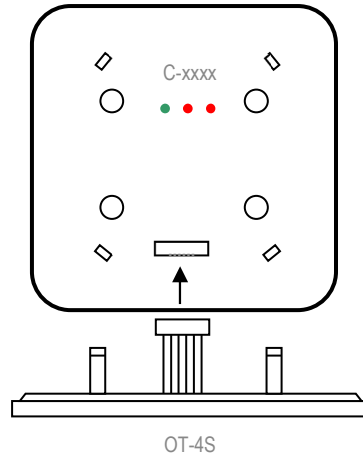

Applications

Control of one or a group of ONLY outputs.

Installation

The OT-4S_ can be mounted on any wall command C-IN, C-1OUT, C-2OUT, C-1SHU/DC, C-2MOT-RF, C-1DIM ou C-010V.

Available Units

Name	Color			Finish Coat		Buttons	
	White	Silver	Black	Mate	Glossy	General	Shutters
OT-4S-GW	✓			✓		✓	
OT-4S-GS		✓		✓		✓	
OT-4S-GB			✓	✓		✓	
OT-4S-SW	✓			✓			✓
OT-4S-SS		✓		✓			✓
OT-4S-SB			✓	✓			✓
OT-4S-GWG	✓				✓	✓	
OT-4S-GSG		✓			✓	✓	
OT-4S-GBG			✓		✓	✓	
OT-4S-SWG	✓				✓		✓
OT-4S-SSG		✓			✓		✓
OT-4S-SBG			✓		✓		✓

KEYPADS

Only Touch OT-4S_

Touch keypad with 4 buttons

Connection Diagram:

Danger - Electric Shock Risk!
 Switch off the power before any intervention.
 Handling by qualified and authorized persons only.

Subject to change without notice