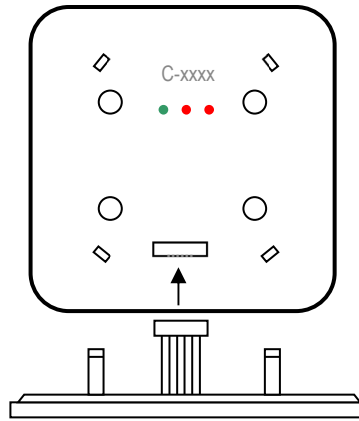

OT-2S

Danger - Electric Shock Risk!
Switch off the power before any intervention.

Handling by qualified and authorized persons only.

Subject to change without notice