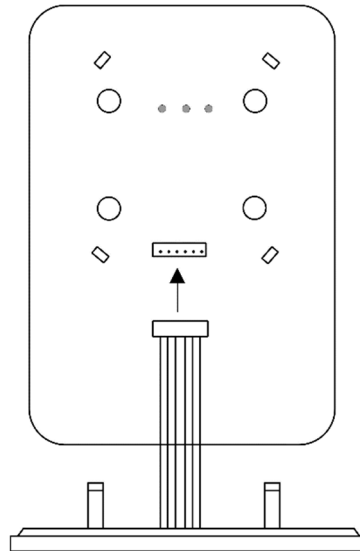

Connection Diagram:

Danger - Electric Shock Risk!
Switch off the power before any intervention.
Handling by qualified and authorized persons only.

Subject to change without notice