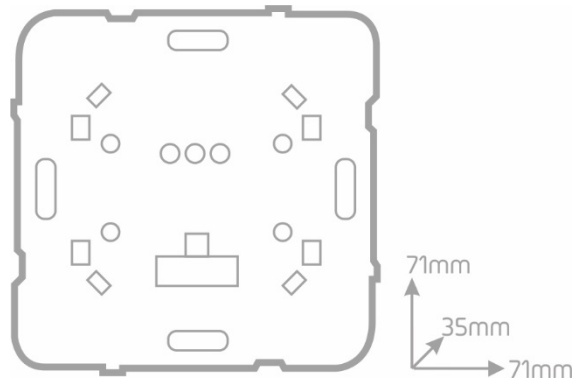

Applications

Security system.
Support for security keyboard.

Installation

The C-4ZON-RF is mounted in a deep flush-mounting box (60 mm), where the OT-16S_ touch panel will be attached.

Features

4 configurable zones
Automatic detection of the type connection (normally closed, double end of line resistance)