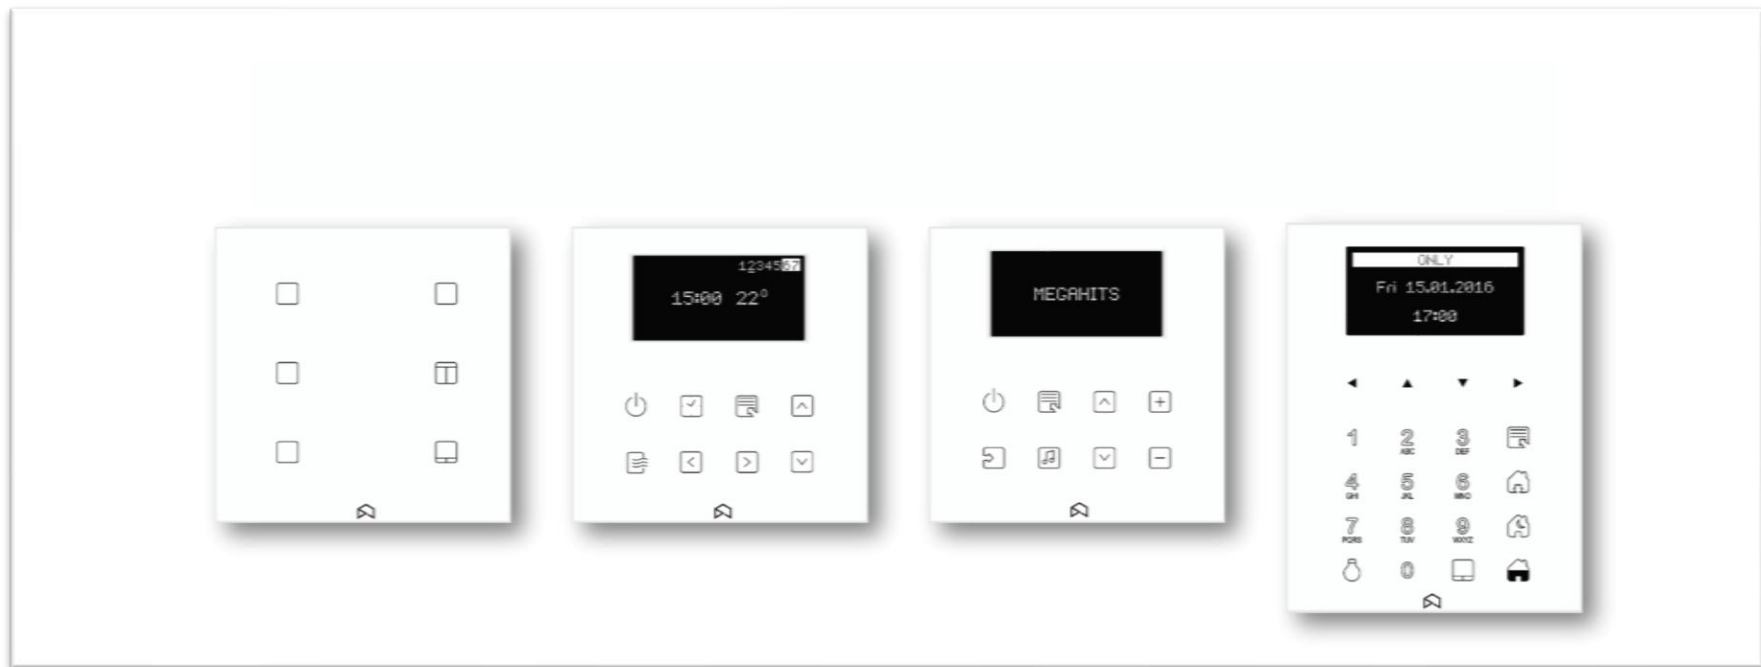

ONLY – Technology Made Easy

- ONLY was created to provide simple technological solutions for buildings.
- ONLY integrated safety, automation, climatization and sound on the same system.