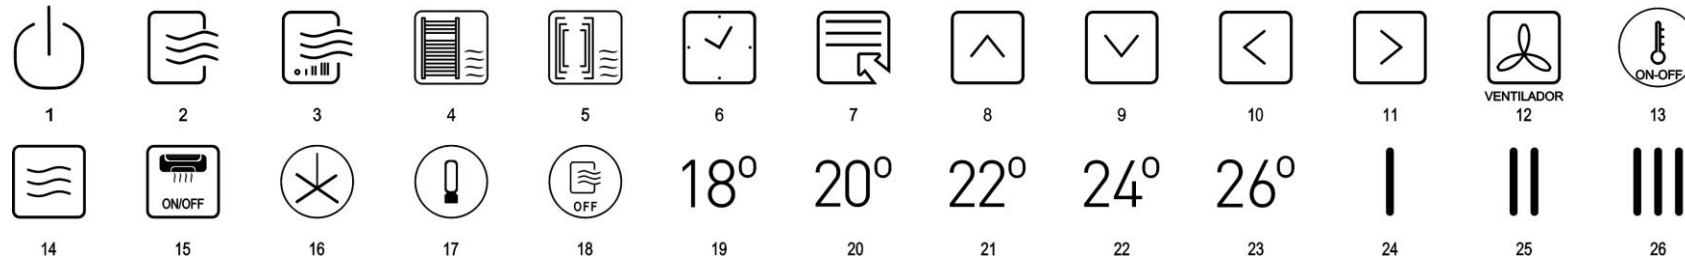

➤ Climatization